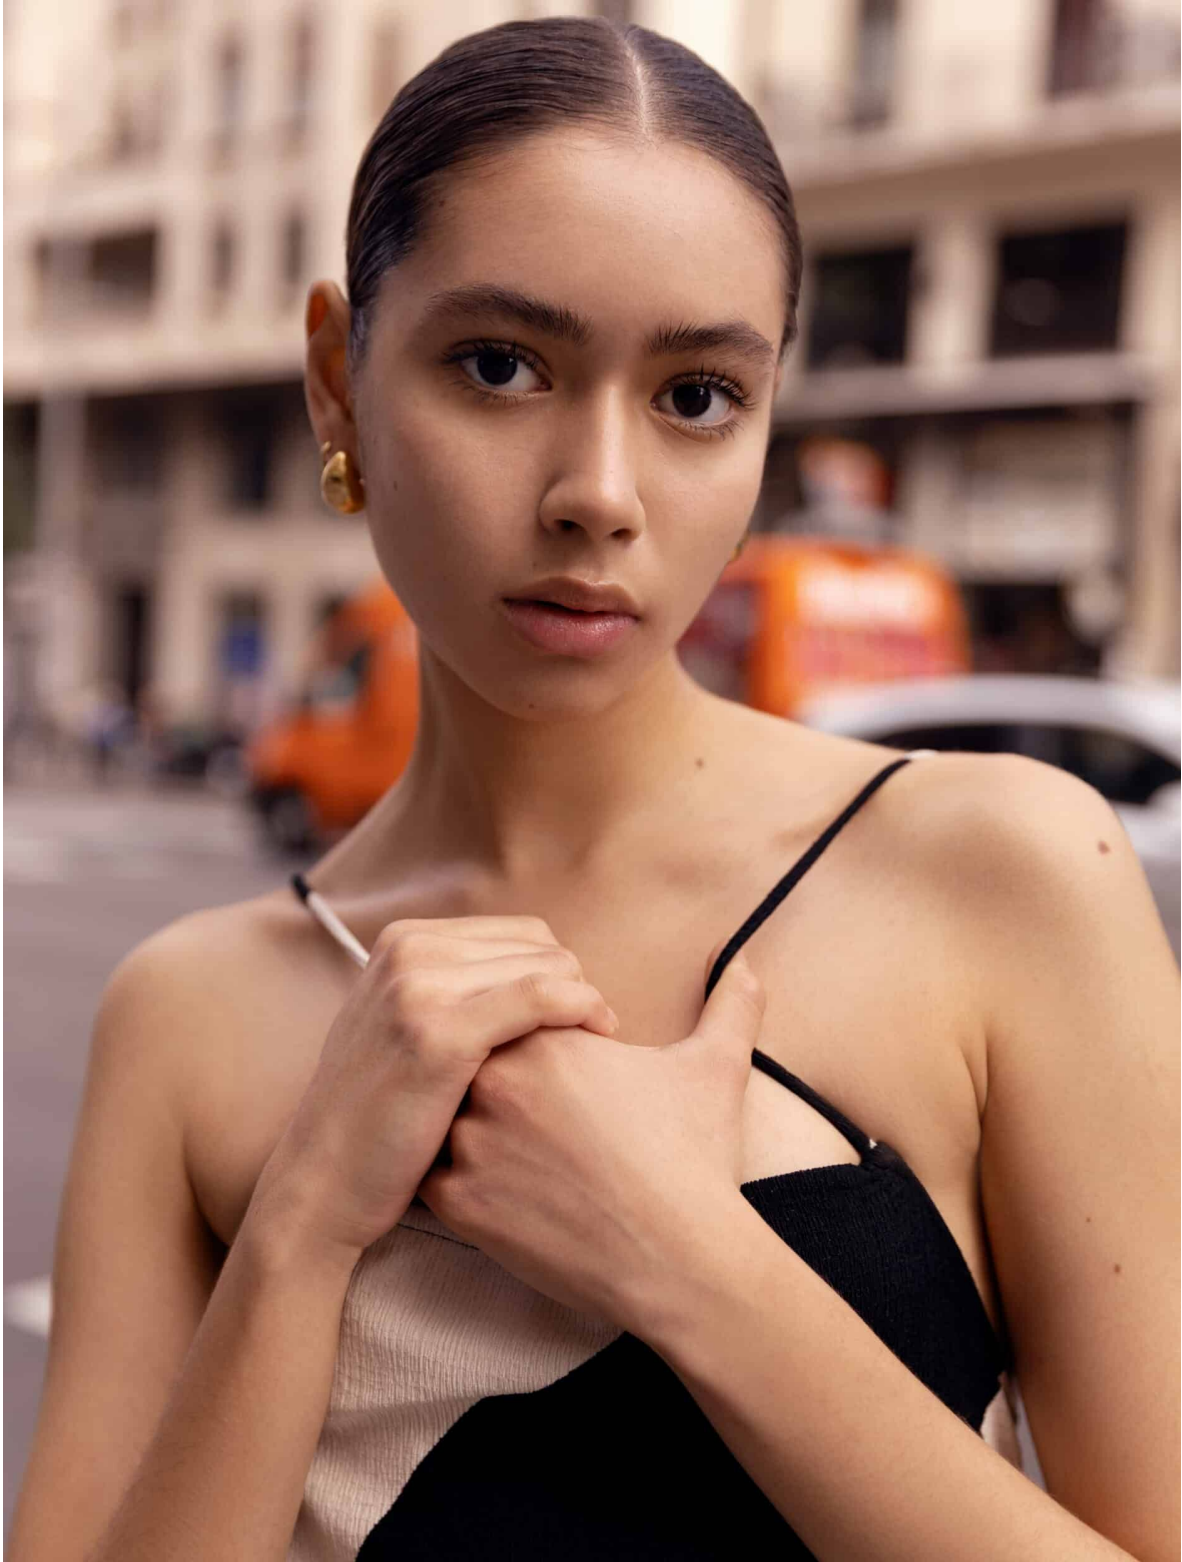

IVANNA ROCHA

height 178 cm · bust 79 cm · waist 60 cm · hips 89 cm · dress 36
shoes size 39.5 · hair brown · eyes brown